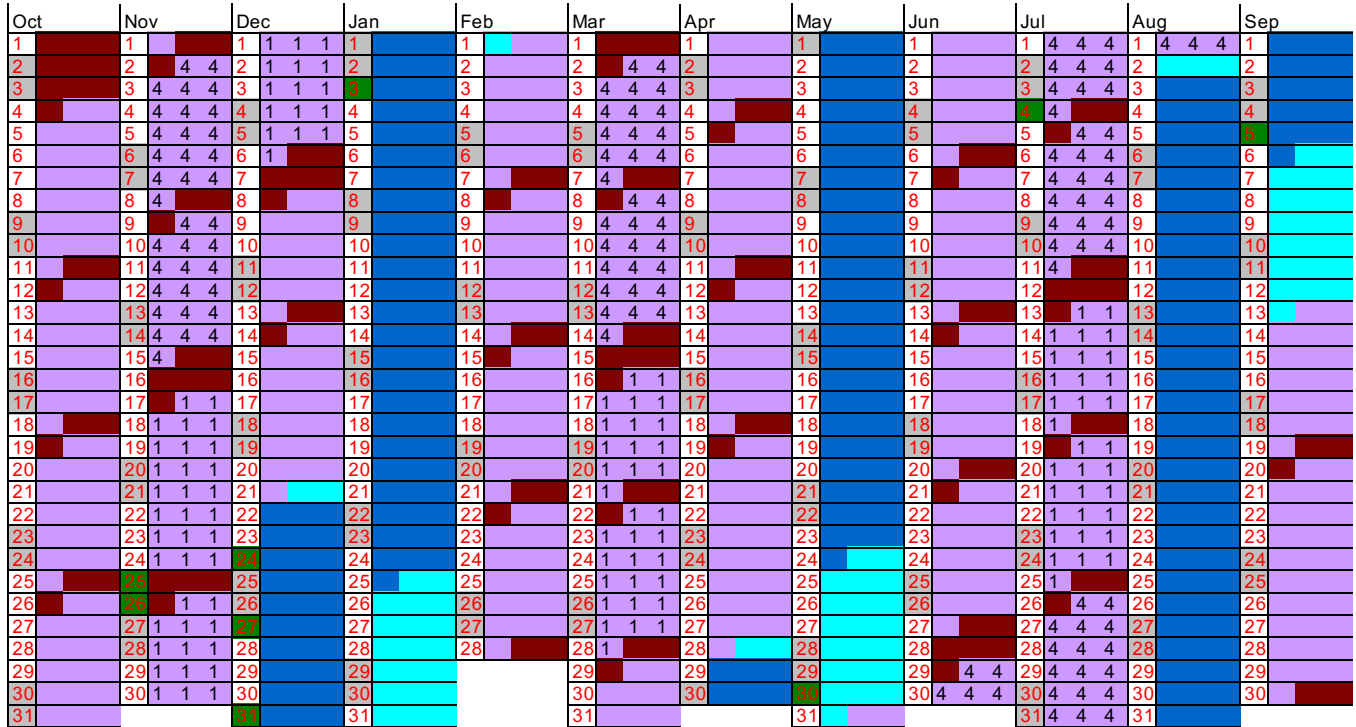

APS Long-Range Operations Schedule

Run 2021-3

Run 2022-1

Run 2022-2

User Operation in standard lattice
 User Operation in Reduced Horizontal Lattice(RHB)
 SOM Periods
1 Hybrid Fill - (singlet)
4 324 Singlets - Non Top-Up
4 324 Singlets RHB - Non Top-Up
 Machine Studies
 Maintenance
 Shifts set aside for Studies/ Machines Intervention as Needed
 Weekends
 Lab Holidays
 Slightly Higher Risk to Operations due to Shutdown Activities

Top-Up Operations is standard unless indicated in fill pattern

Fill pattern is 24 singlets unless otherwise indicated by number

Breakdown of User Shifts by Fill Pattern

Number of 8-hour User Shifts

	24 Singlets - Top-Up	Hybrid Fill - Top-Up	324 Singlets - Non Top-Up	Total Shifts	Total Hours
2021-3	111	53	36	200	1600
2022-1	153	33	33	219	1752
2022-2	120	33	53	206	1648
SUM	384	119	122	625	5000