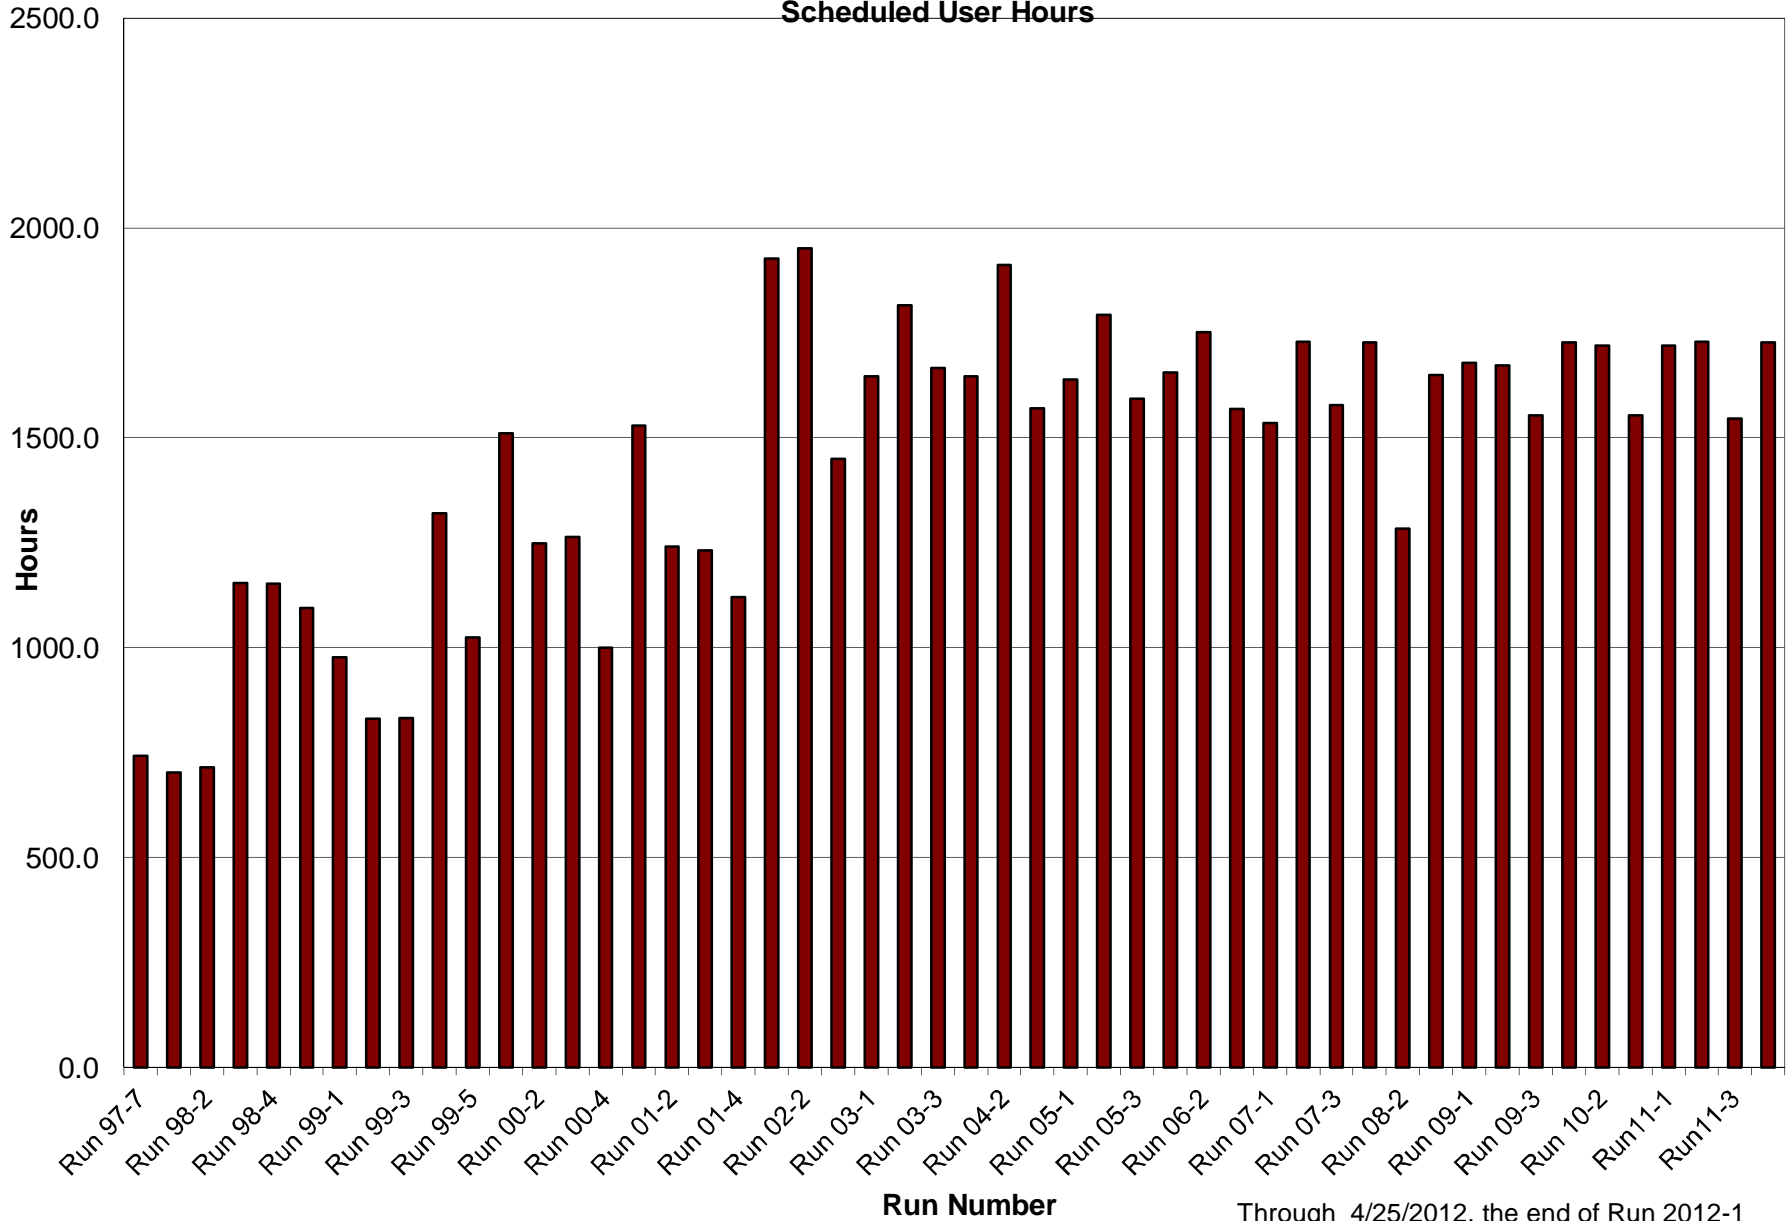

APS Run History Operational Statistics

Scheduled User Hours

Through 4/25/2012, the end of Run 2012-1