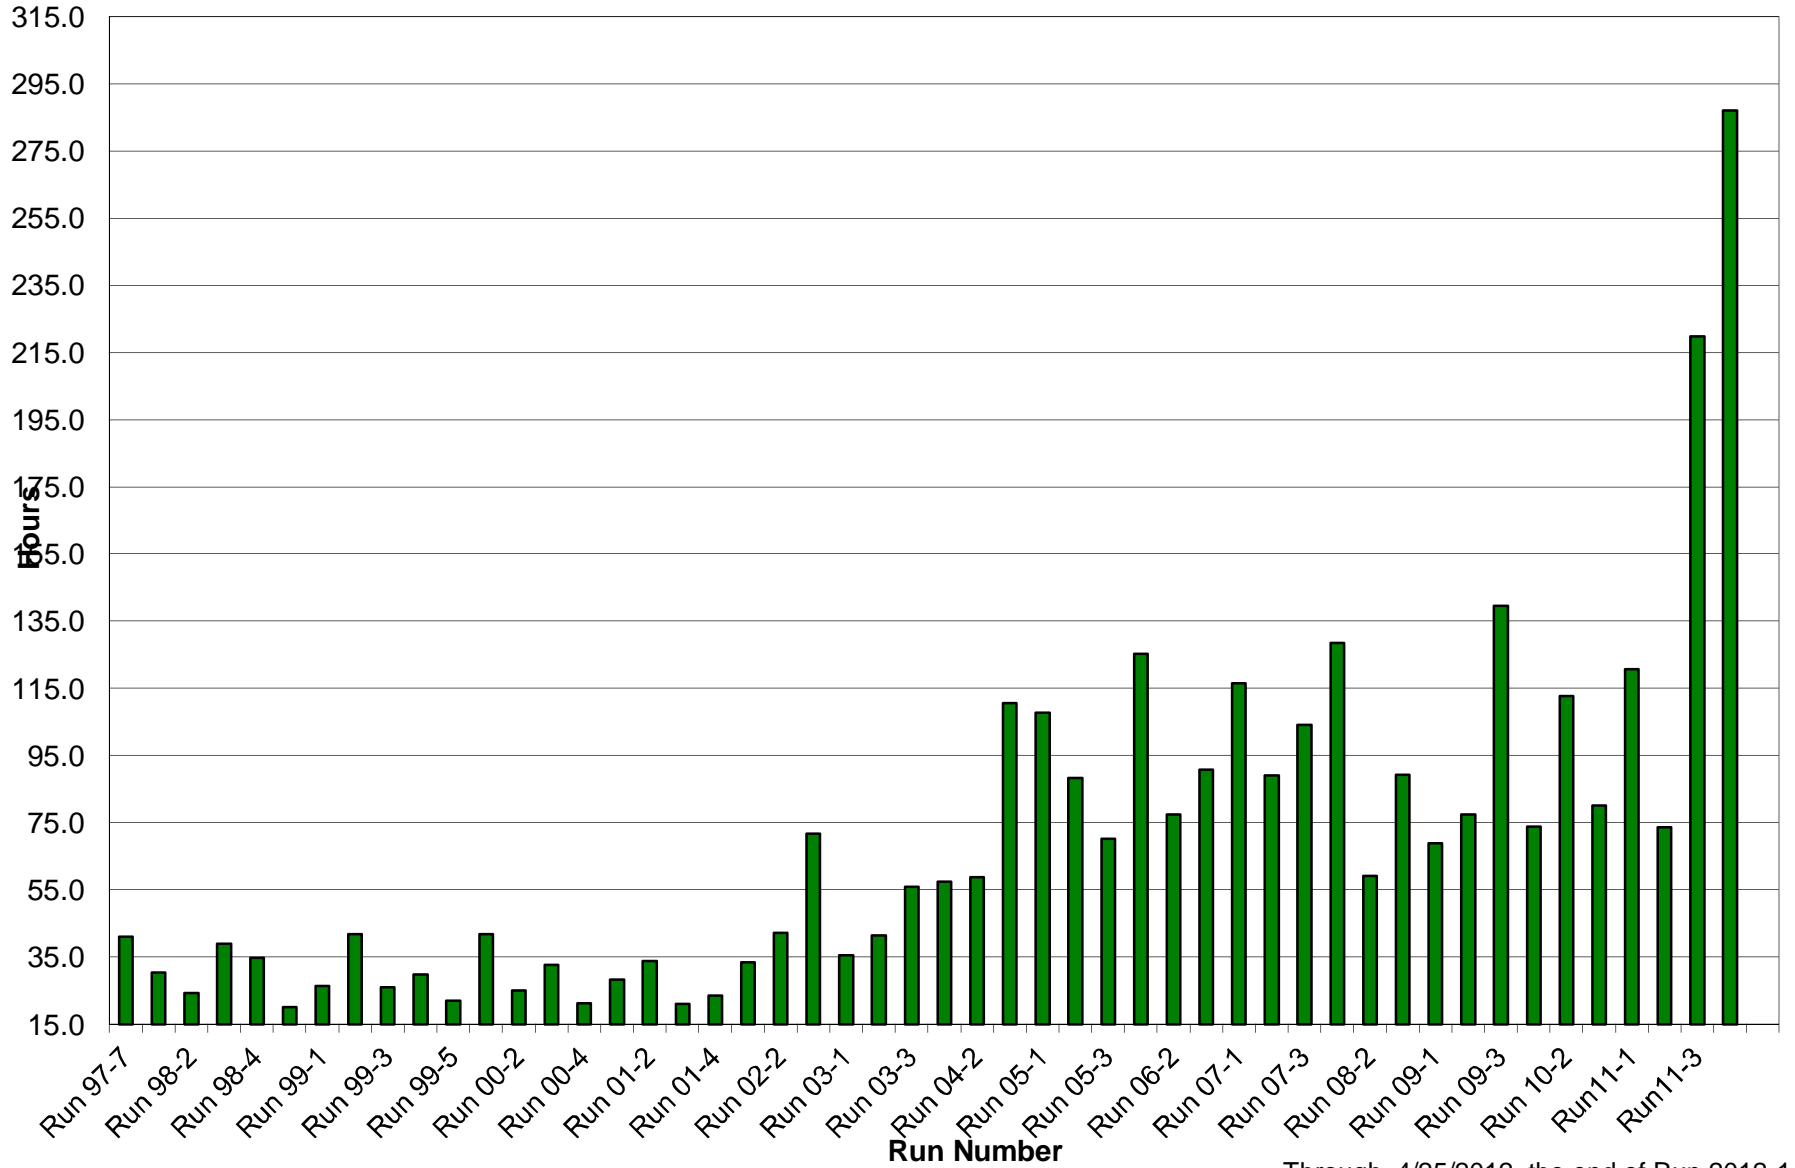

**APS Run History Operational Statistics**  
**Average Fill Duration Without a Fault (MTBF)**  
**Data from FY 1998 through Present**

Through 4/25/2012 the end of Run 2012-1